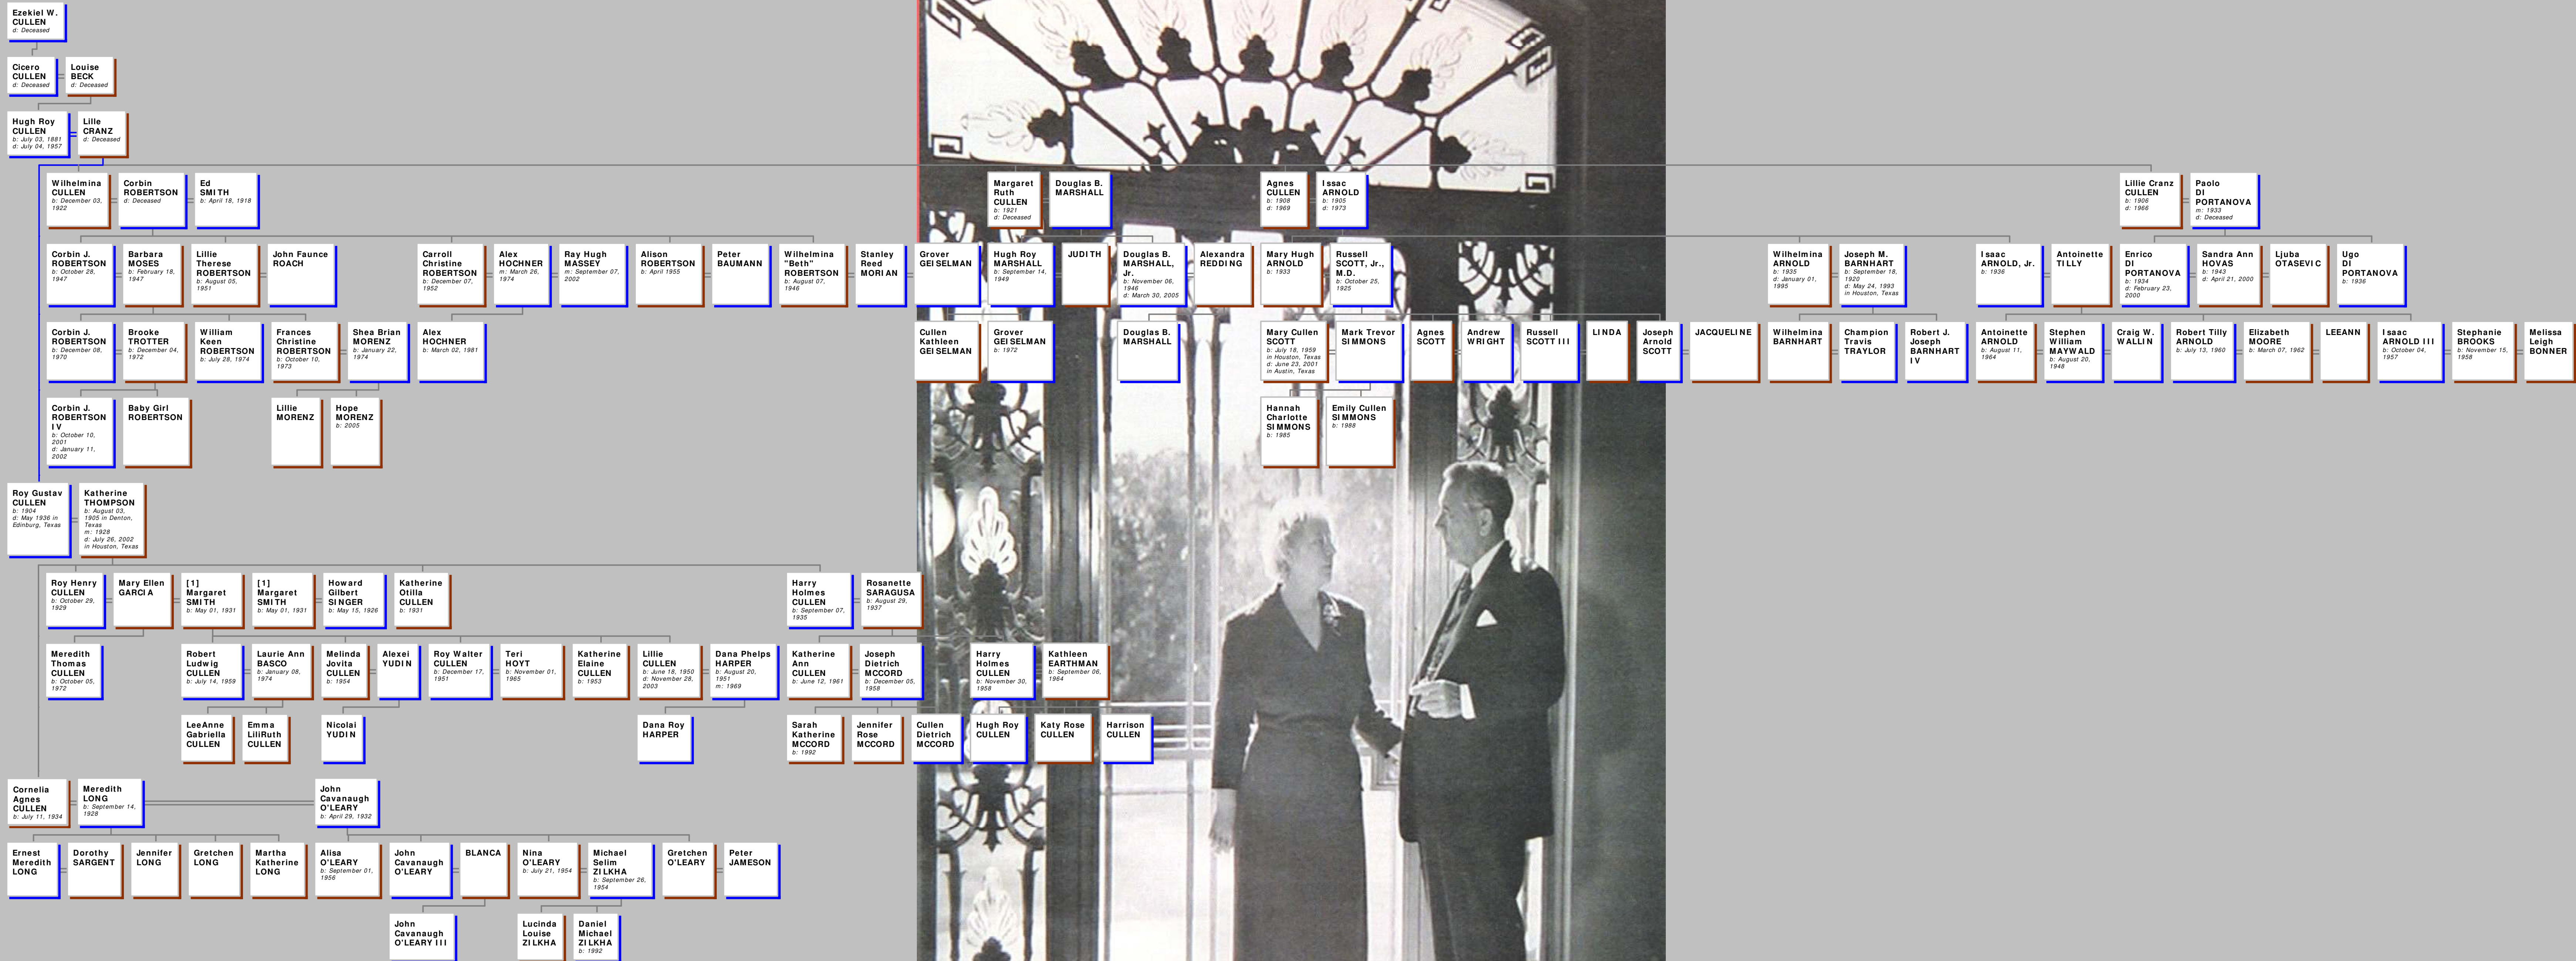

Hugh Roy Cullen Family Tree